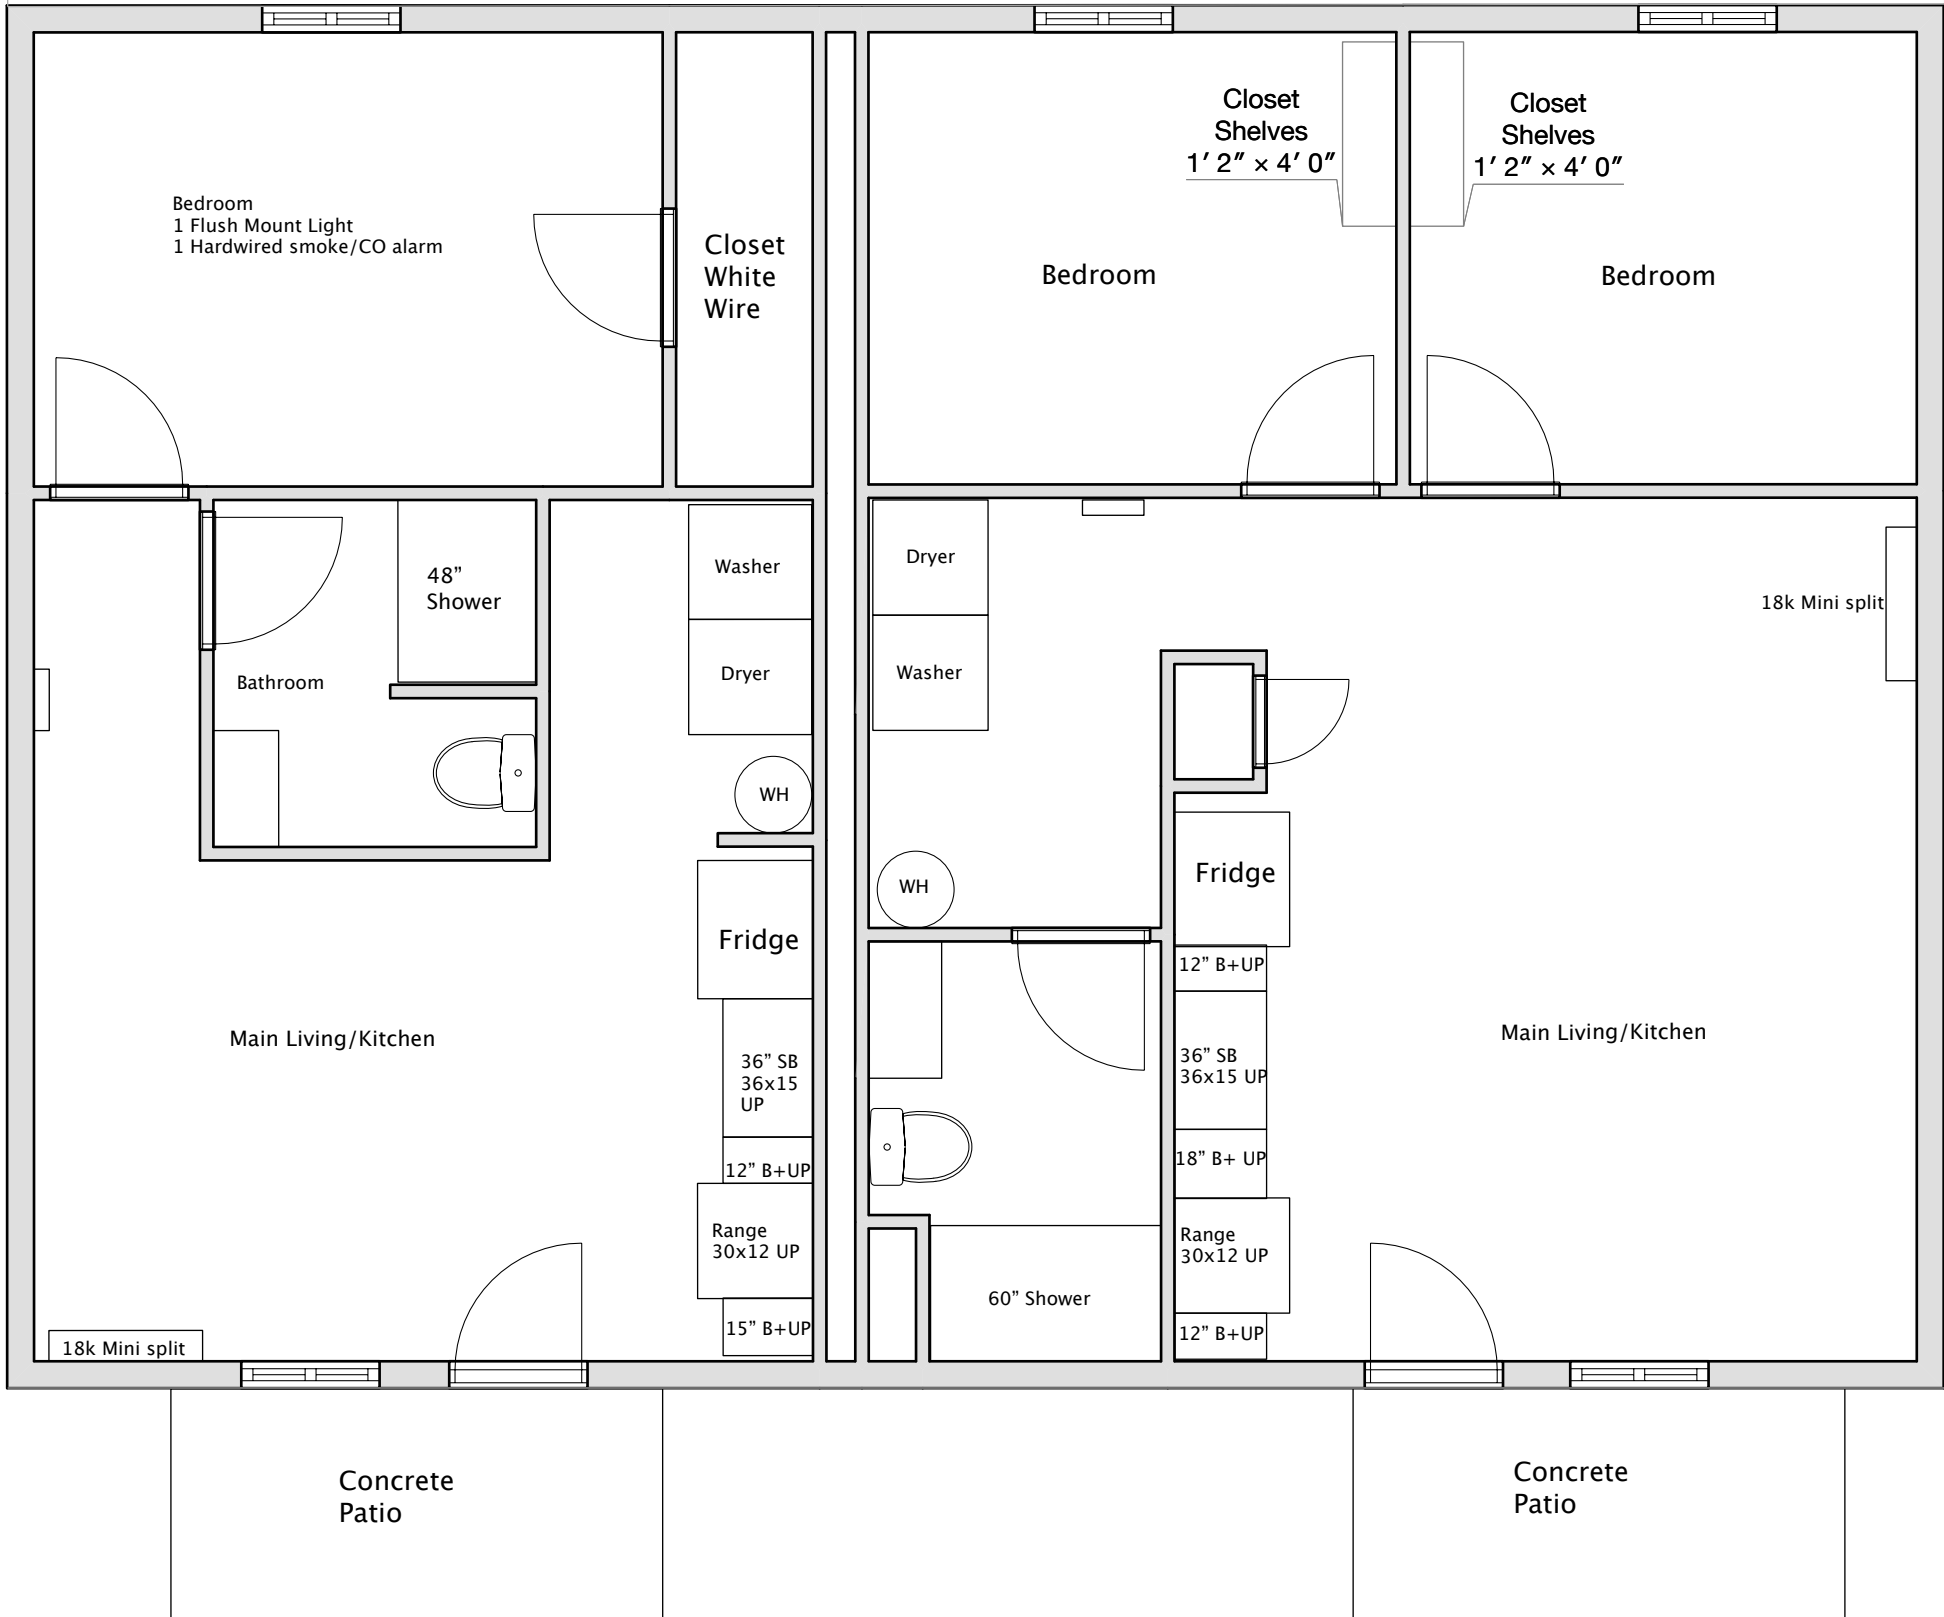

42' 1/8"

30' 1/16"

Bedroom  
1 Flush Mount Light  
1 Hardwired smoke/CO alarm

Closet  
White  
Wire

Closet  
Shelves  
1' 2" x 4' 0"

Closet  
Shelves  
1' 2" x 4' 0"

Bedroom

Bedroom

Bathroom

48"  
Shower

Washer

Dryer

Dryer

Washer

WH

WH

Fridge

Fridge

Main Living/Kitchen

Main Living/Kitchen

36" SB  
36x15  
UP

12" B+UP  
36" SB  
36x15 UP

12" B+UP

18" B+ UP

Range  
30x12 UP

Range  
30x12 UP

15" B+UP

12" B+UP

18k Mini split

18k Mini split

60" Shower

Concrete  
Patio