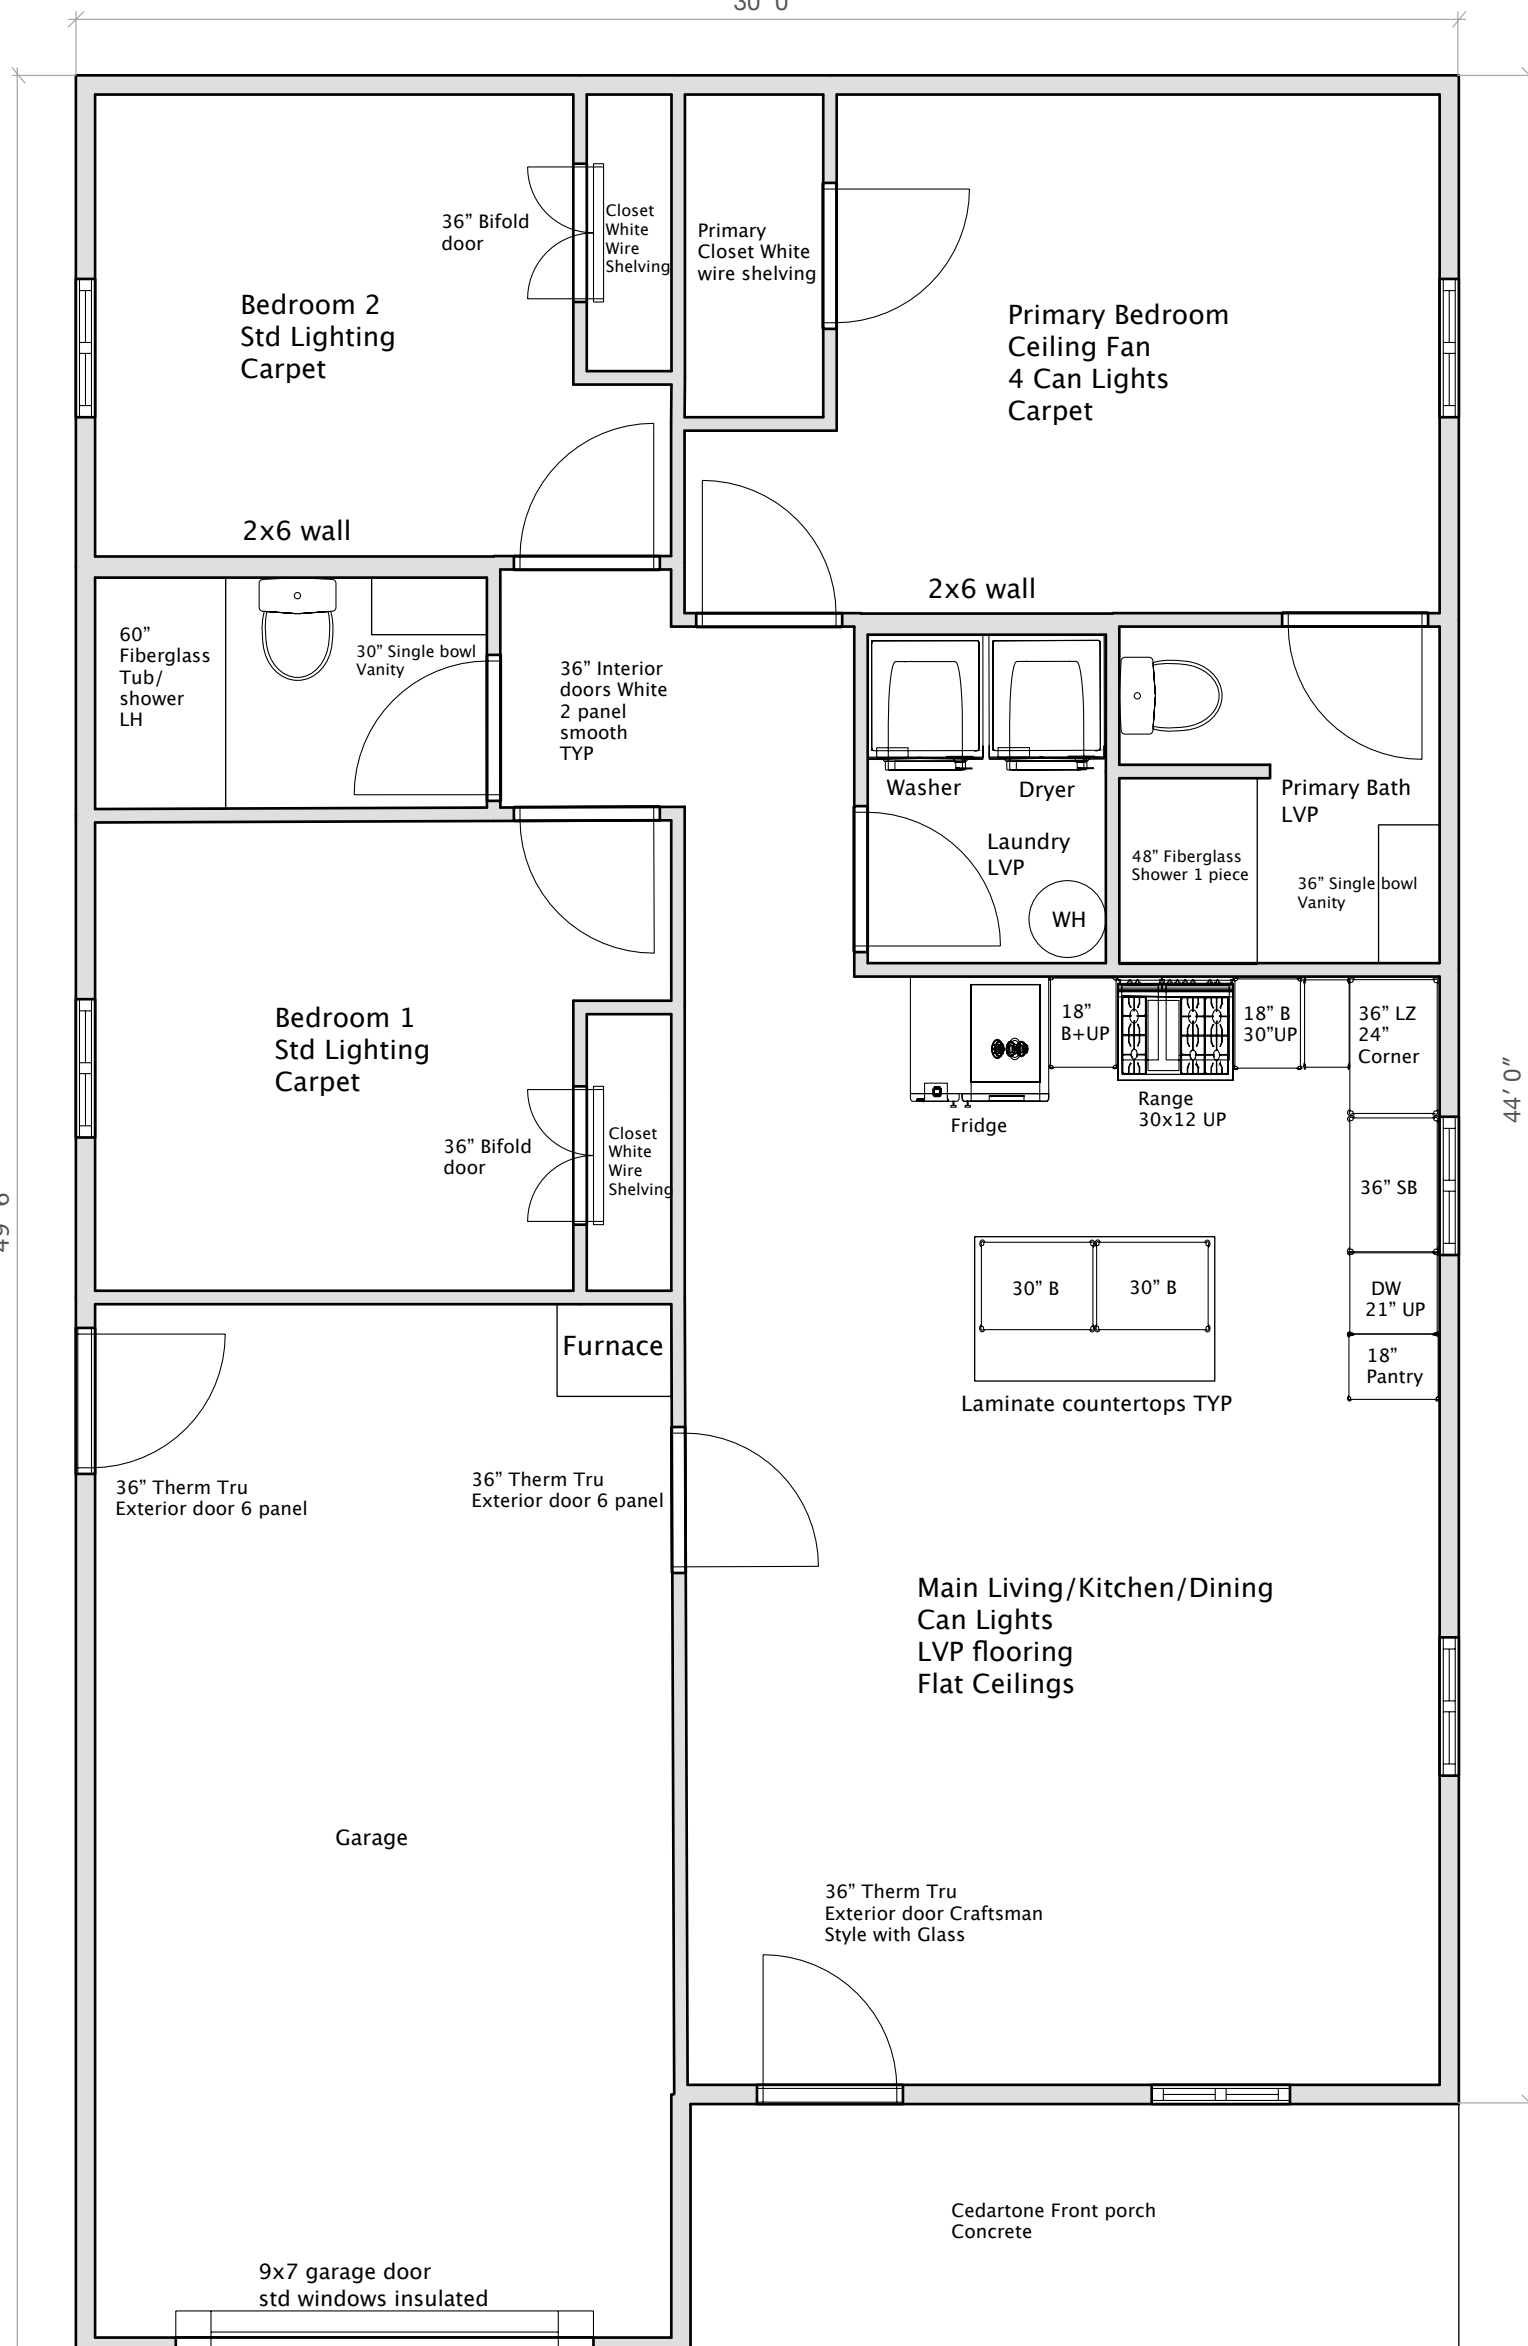

30' 0"

49' 6"

44' 0"

Bedroom 2
Std Lighting
Carpet

36" Bifold door

2x6 wall

Closet
White
Wire
Shelving

Primary
Closet White
wire shelving

Primary Bedroom
Ceiling Fan
4 Can Lights
Carpet

2x6 wall

60" Fiberglass
Tub/
shower
LH

30" Single bowl
Vanity

36" Interior
doors White
2 panel
smooth
TYP

Washer

Dryer

Laundry
LVP

WH

Primary Bath
LVP

48" Fiberglass
Shower 1 piece

36" Single bowl
Vanity

Bedroom 1
Std Lighting
Carpet

36" Bifold door

Closet
White
Wire
Shelving

18" B+UP

18" B
30"UP

36" LZ
24"
Corner

36" SB

DW
21" UP

18" Pantry

Range
30x12 UP

Fridge

30" B